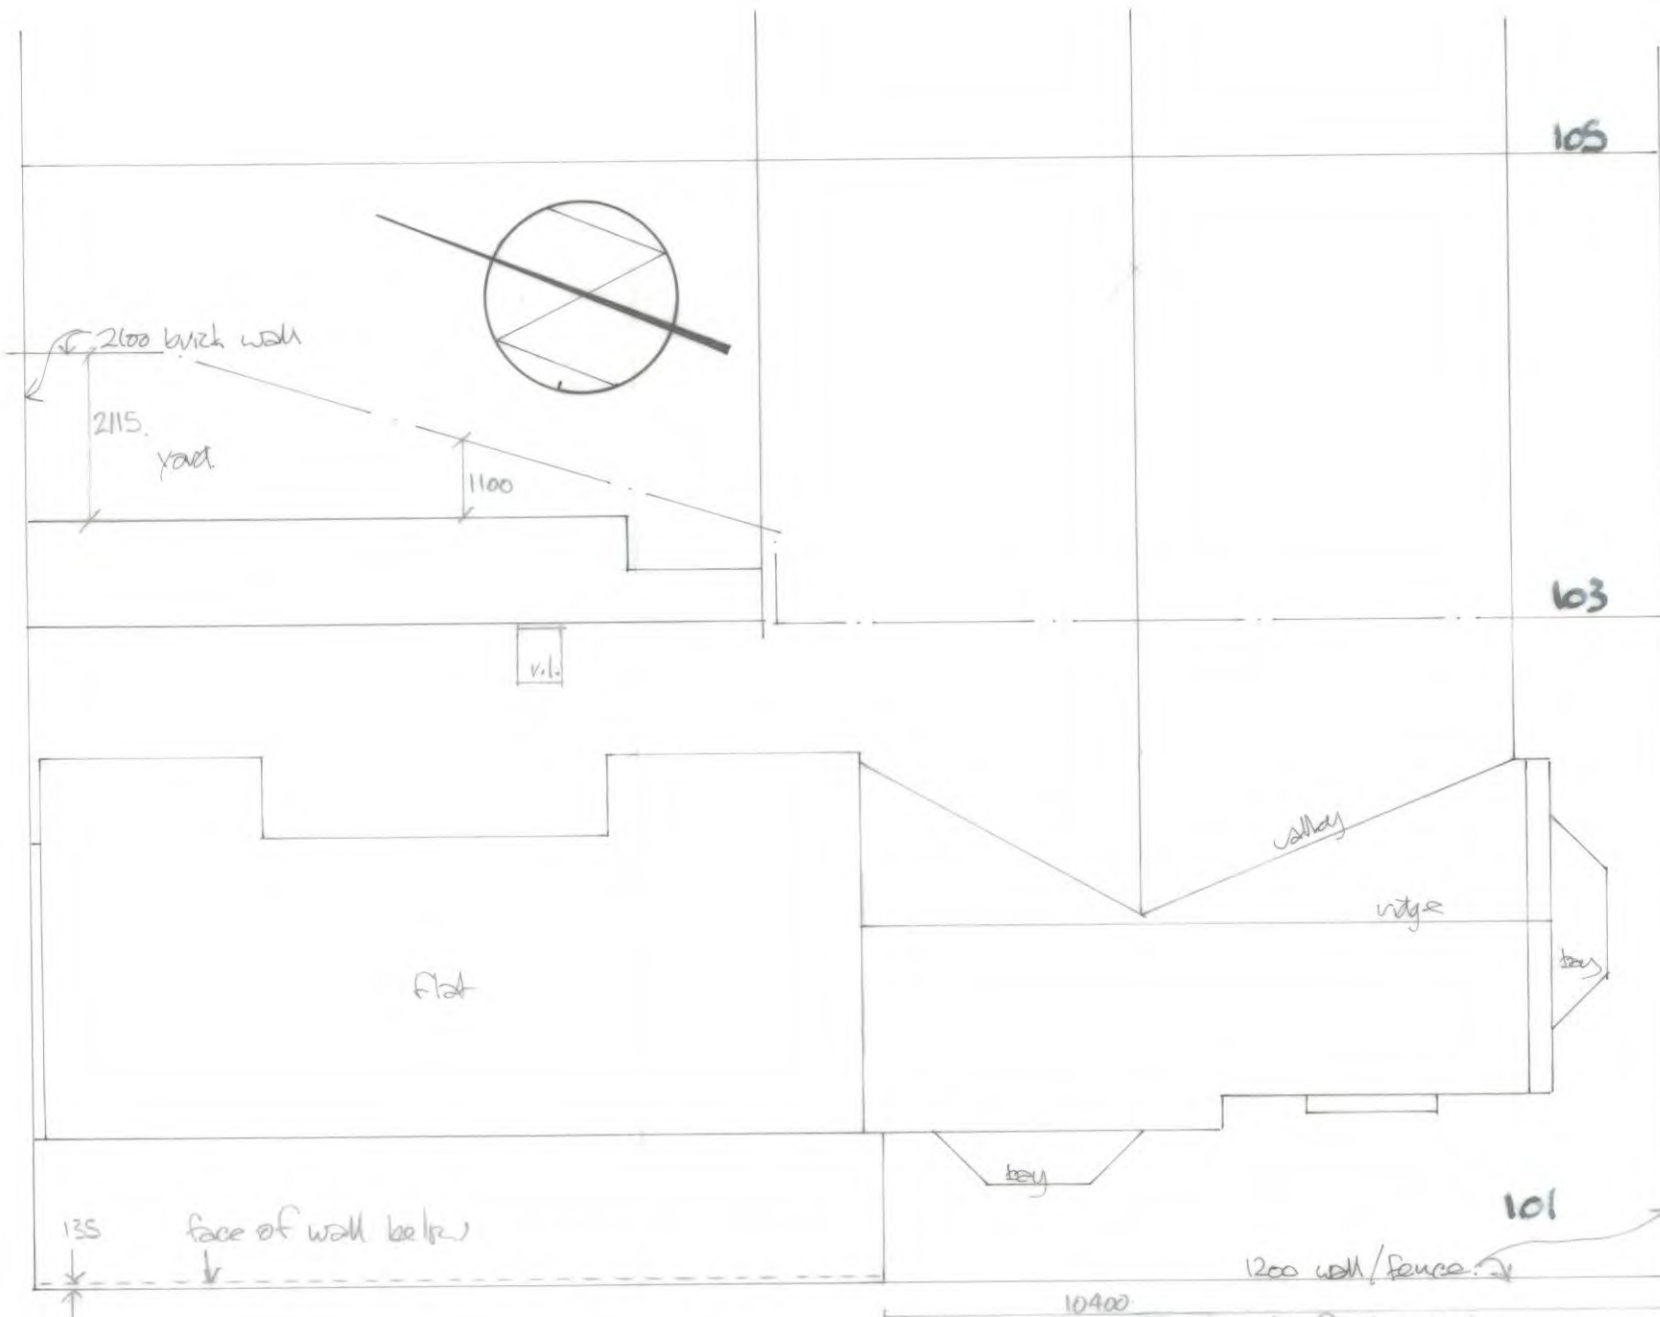

Back Lane

Ocean Rd

105

63

101

10400

r.u.B. dims/roofprint added

8/9/15

Henry Nelson St.

17 East St Whitburn, Sunderland

date	Aug 15	PROPOSED ALTERATIONS
scale	1:100	101 OCEAN RD. S/S/SHIELDS
dwg no	510715/3	SITE LAYOUT.

0191 529 2772 | OWEN TECHNICAL SERVICES LTD Studio 17

4/6